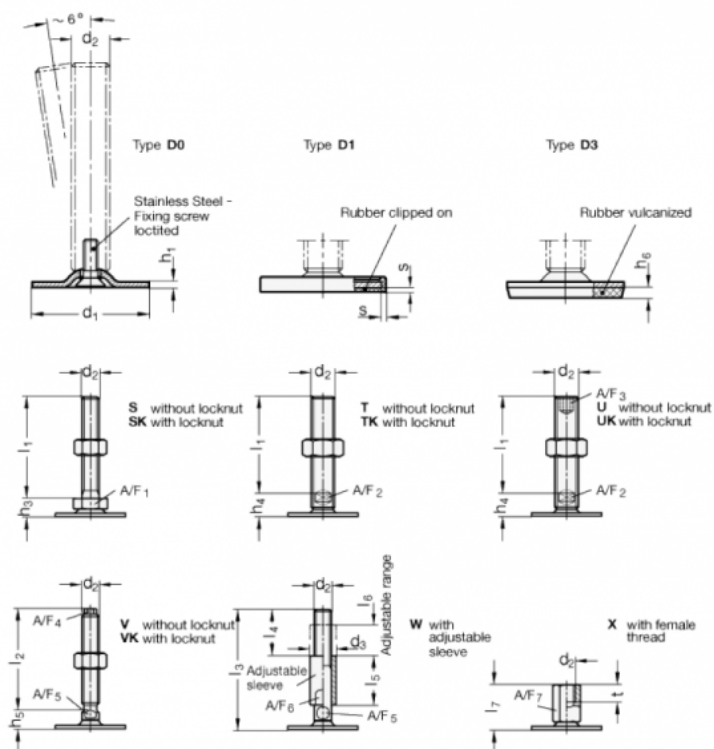

Article number: 204180M24150D3T  
 Description: E+G levelling foot  
 GN 41-80-M24-150-D3-T  
 Note: T Without nut, Wrench flat at the bottom

## Measures

A/F2 = 19  
 d1 = 80  
 d2 = M24  
 h1 = 3  
 h4 = 21  
 h6 = 5  
 l1 = 150  
 s =